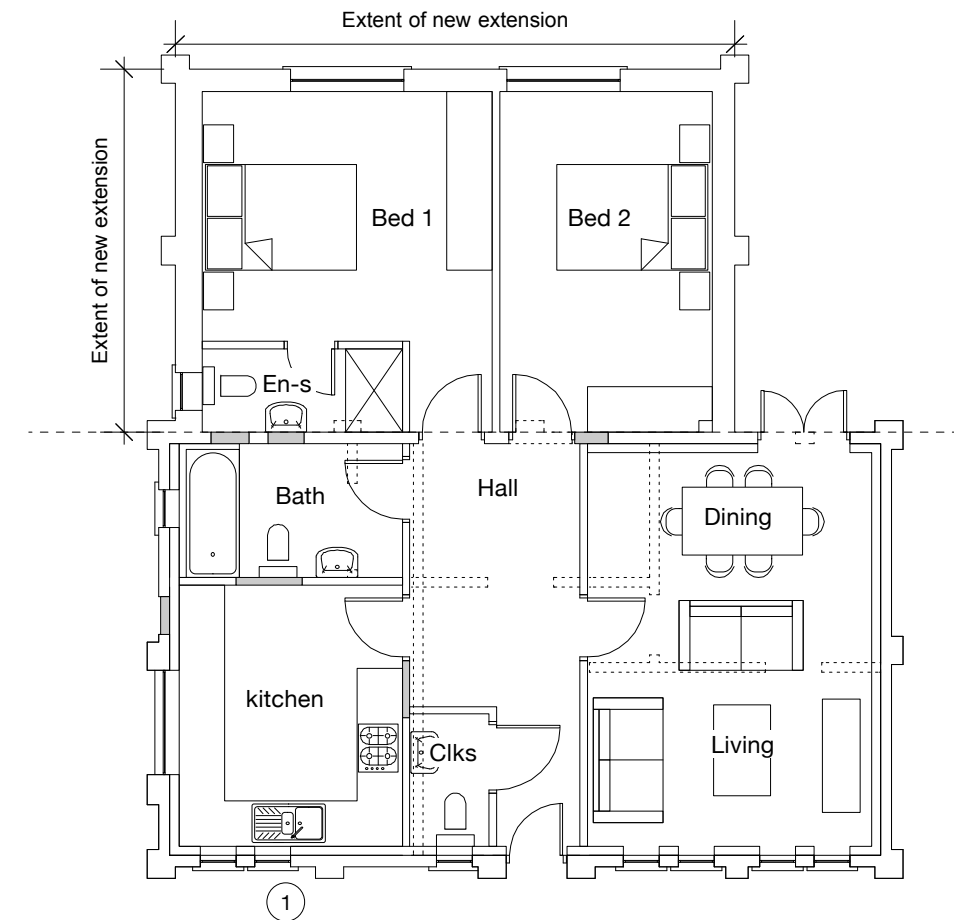

West Elevation

North Elevation

South Elevation

East Elevation

Floor Plan - Bld 40

Milton Architects Limited  
 2 Cedar House The Parade  
 Marlborough Wiltshire SN8 1NY

T: 01672 514354 M: 07795 414675  
 mail@miltonarchitects.co.uk

Project : **RAF Yatesbury  
 Building 40**

Contents : **Proposed plans**

**milton architects**

Scale : 1:10@A3

Date : Nov/08

Drawing : **817/ 40 /02\_002** P