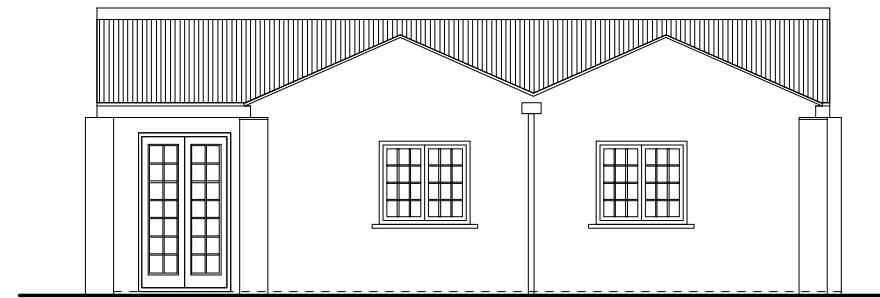

West Elevation

North Elevation

South Elevation

East Elevation

Floor Plan - Bld 40

Milton Architects Limited  
 2 Cedar House The Parade  
 Marlborough Wiltshire SN8 1NY

T: 01672 514354 M: 07795 414675  
 mail@miltonarchitects.co.uk

Project : **RAF Yatesbury  
 Building 40**

Contents : **Proposed plans**

**milton architects**

Scale : 1:10@A3

Date : Nov/08

Drawing : **817/ 40 /02\_002** P