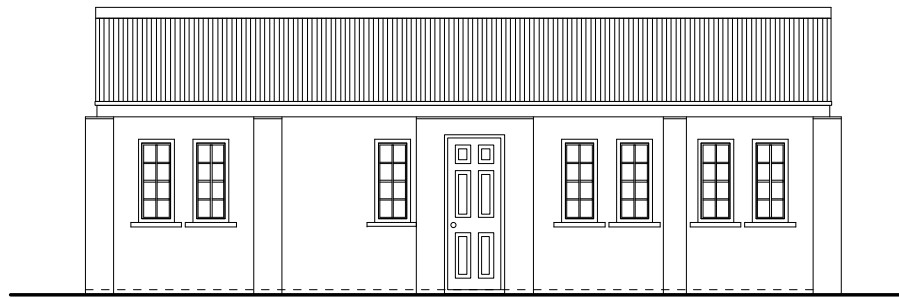

West Elevation

North Elevation

South Elevation

East Elevation

Floor Plan - Bld 40

Milton Architects Limited  
 2 Cedar House The Parade  
 Marlborough Wiltshire SN8 1NY

T: 01672 514354 M: 07795 414675  
 mail@miltonarchitects.co.uk

Project : **RAF Yatesbury  
 Building 40**

Contents : **Proposed plans**

**milton architects**

Scale : 1:10@A3

Date : Nov/08

Drawing : **817/ 40 /02\_002** P